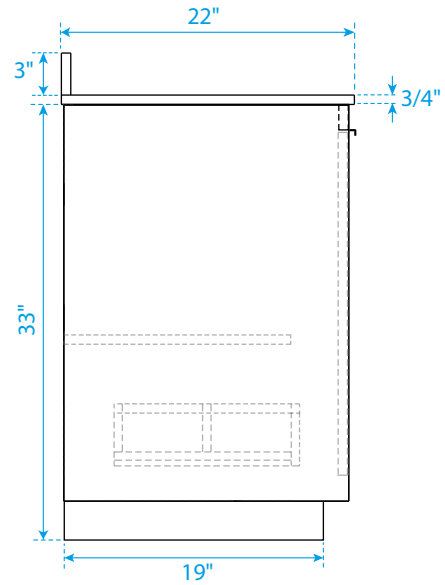

WYNDHAM COLLECTION

TOP VIEW OF VANITY CABINET

*Note: All measurements are $\pm 1/4"$.

WC-2828-36-SGL

WYNDHAM COLLECTION

Side splash is reversible.
Note: All measurements are $\pm 1/4''$.

WC-VCA-36-SGL-TOP