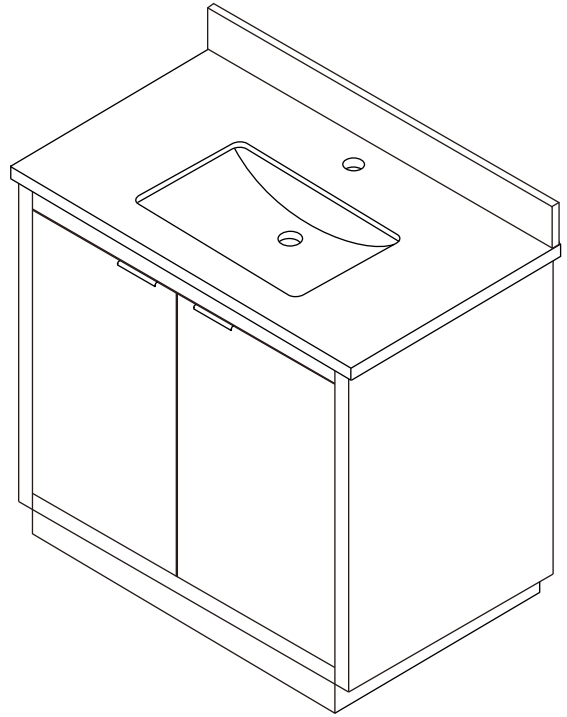

WYNDHAM COLLECTION

TOP VIEW OF VANITY CABINET

*Note: All measurements are $\pm 1/4"$.

WC-2828-36-SGL

WYNDHAM COLLECTION

Side splash is reversible.
Note: All measurements are $\pm 1/4''$.

WC-VCA-36-SGL-TOP