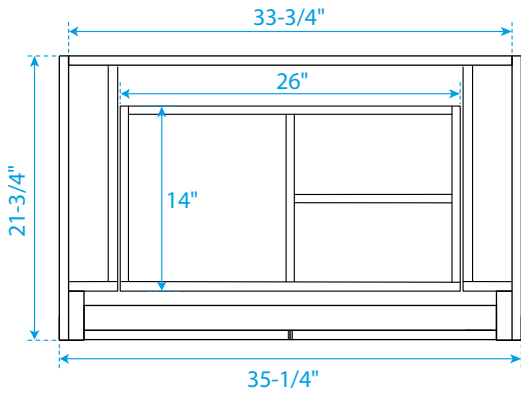

WYNDHAM COLLECTION

TOP VIEW OF VANITY CABINET

*Note: All measurements are $\pm 1/4"$.

WC-2828-36-SGL

WYNDHAM COLLECTION

Side splash is reversible.
Note: All measurements are $\pm 1/4''$.

WC-VCA-36-SGL-TOP