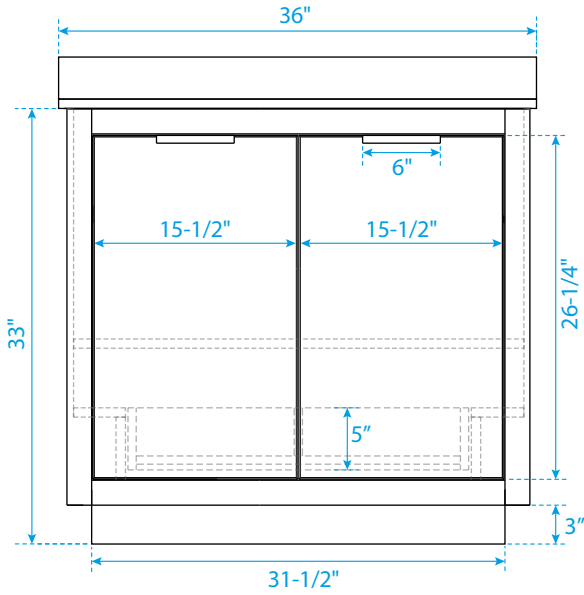

WYNDHAM COLLECTION

TOP VIEW OF VANITY CABINET

*Note: All measurements are $\pm 1/4"$.

WC-2828-36-SGL

WYNDHAM COLLECTION

Side splash is reversible.
Note: All measurements are $\pm 1/4''$.

WC-VCA-36-SGL-TOP