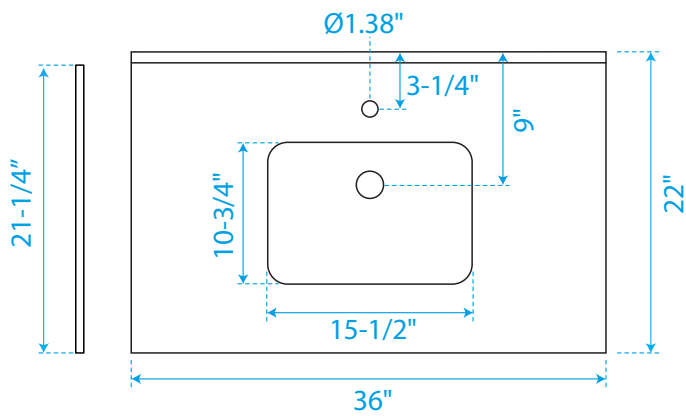

WYNDHAM COLLECTION

TOP VIEW OF VANITY CABINET

*Note: All measurements are $\pm 1/4"$.

WC-2828-36-SGL

WYNDHAM COLLECTION

Side splash is reversible.
Note: All measurements are $\pm 1/4''$.

WC-VCA-36-SGL-TOP