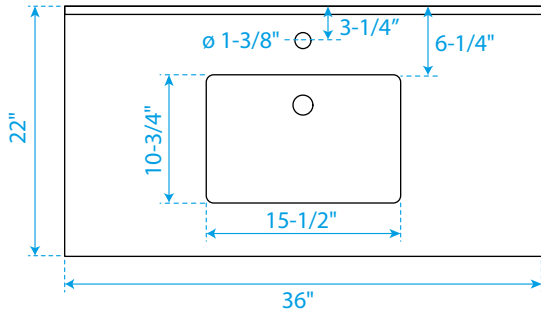

WYNDHAM COLLECTION

TOP VIEW OF VANITY CABINET

*Note: All measurements are $\pm 1/4"$.

WC-2828-36-SGL

WYNDHAM COLLECTION

Side splash is reversible.
Note: All measurements are $\pm 1/4''$.

WC-VCA-36-SGL-TOP