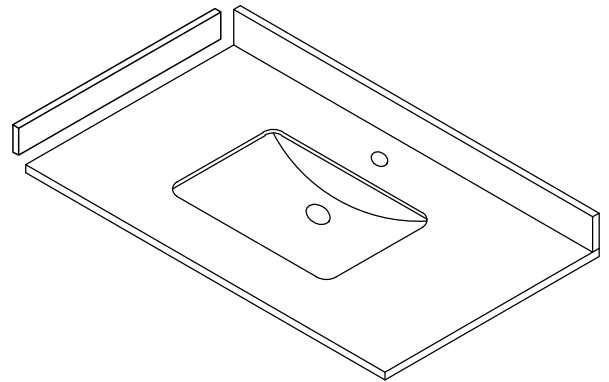

WYNDHAM COLLECTION

TOP VIEW OF VANITY CABINET

*Note: All measurements are $\pm 1/4"$.

WC-2828-36-SGL

WYNDHAM COLLECTION

Side splash is reversible.
Note: All measurements are $\pm 1/4''$.

WC-VCA-36-SGL-TOP