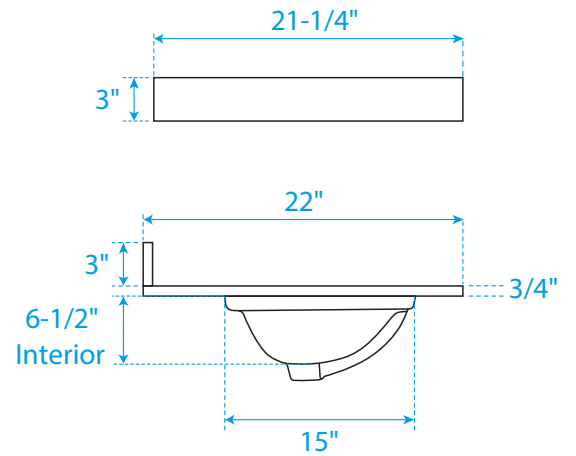

WYNDHAM COLLECTION

TOP VIEW OF VANITY CABINET

*Note: All measurements are $\pm 1/4"$.

WC-2828-36-SGL

WYNDHAM COLLECTION

Side splash is reversible.
Note: All measurements are $\pm 1/4''$.

WC-VCA-36-SGL-TOP