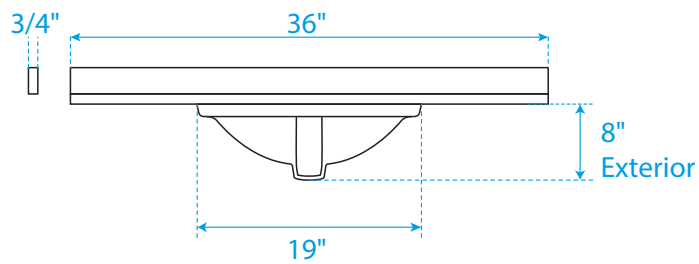

WYNDHAM COLLECTION

TOP VIEW OF VANITY CABINET

*Note: All measurements are $\pm 1/4"$.

WC-2828-36-SGL

WYNDHAM COLLECTION

Side splash is reversible.
Note: All measurements are $\pm 1/4''$.

WC-VCA-36-SGL-TOP